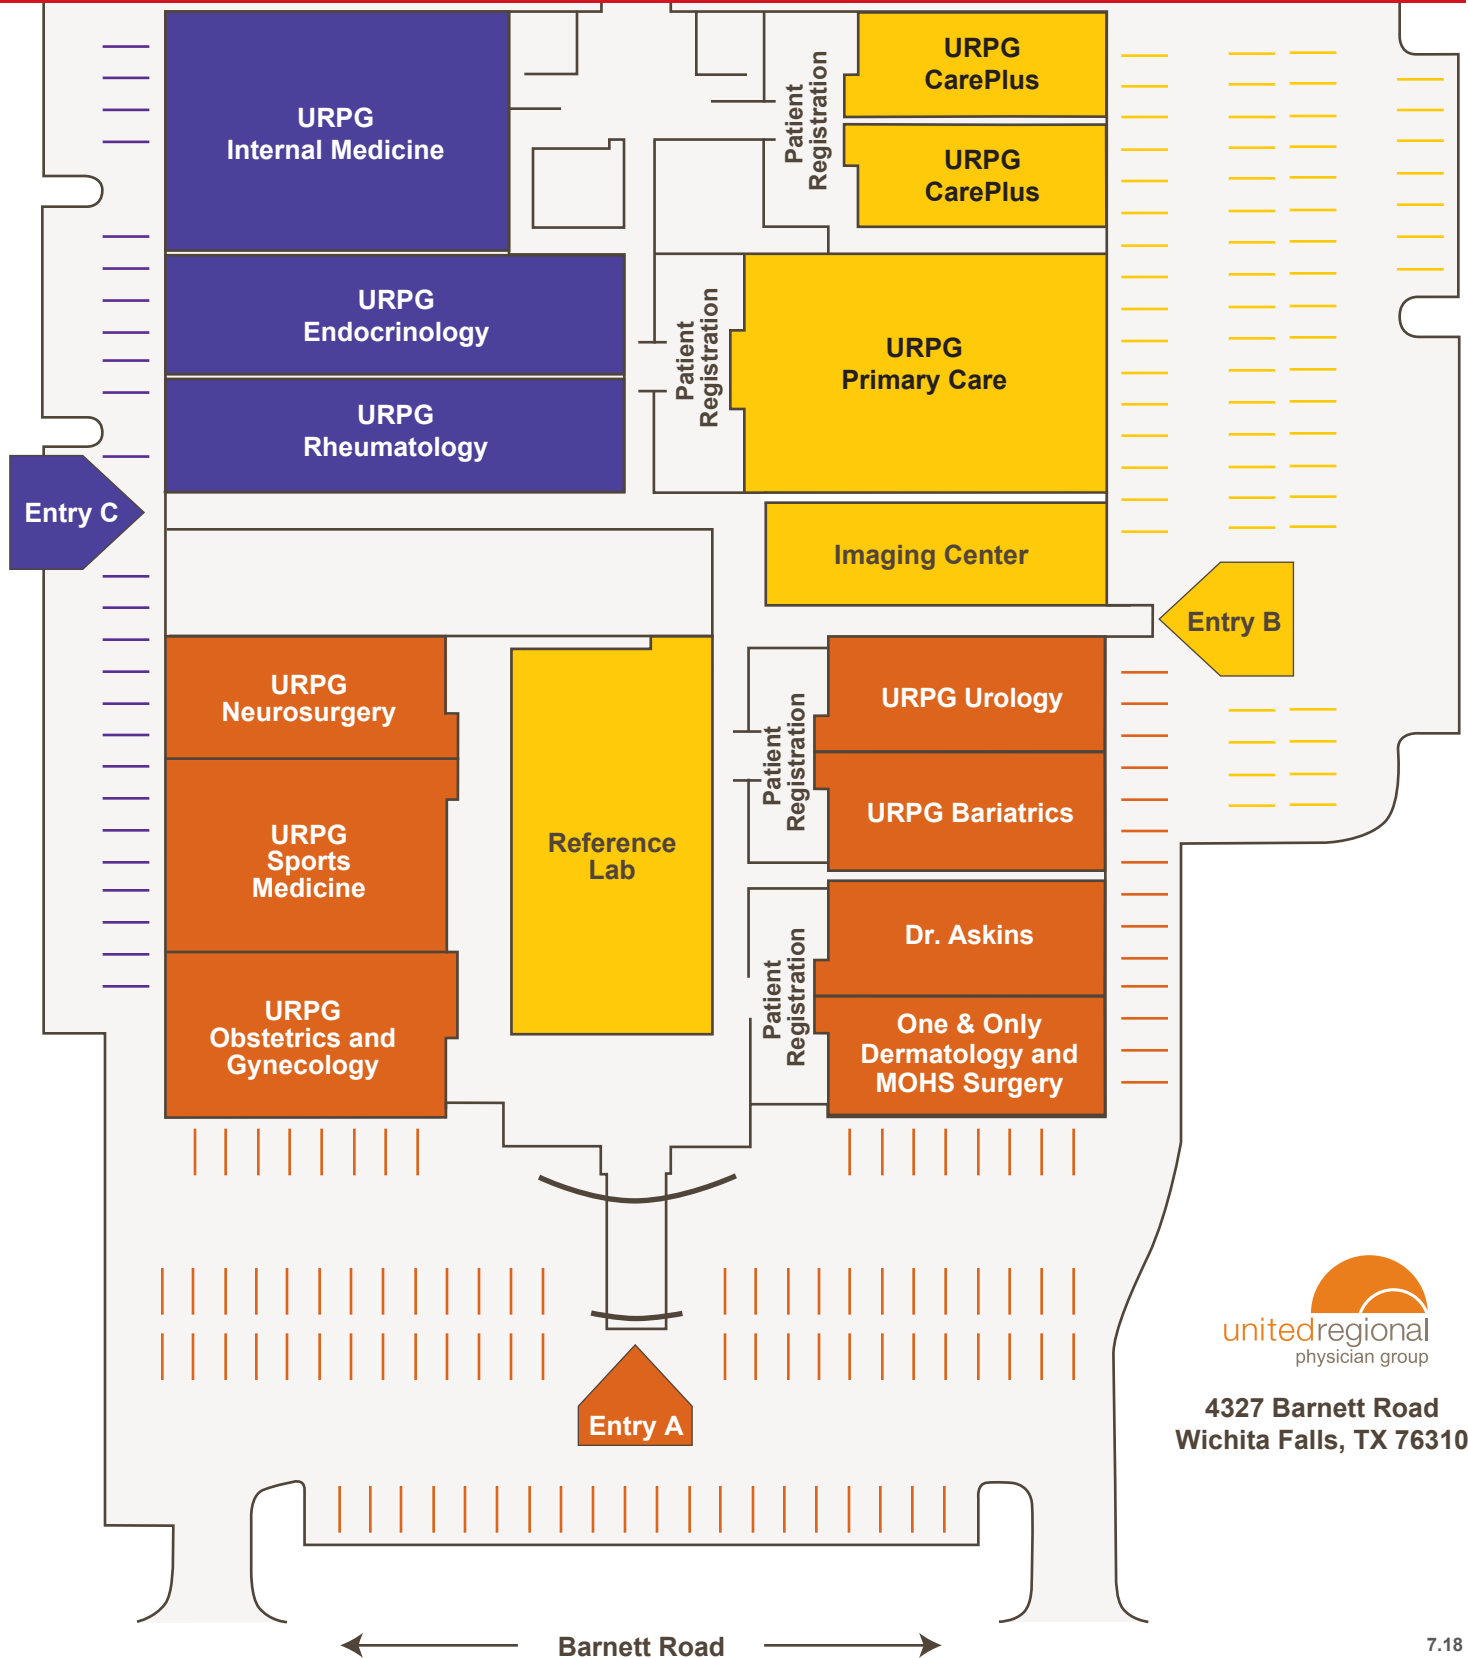

PARKING CLOSED IN THIS AREA

Parking is temporarily closed in this area due to construction

4327 Barnett Road
Wichita Falls, TX 76310